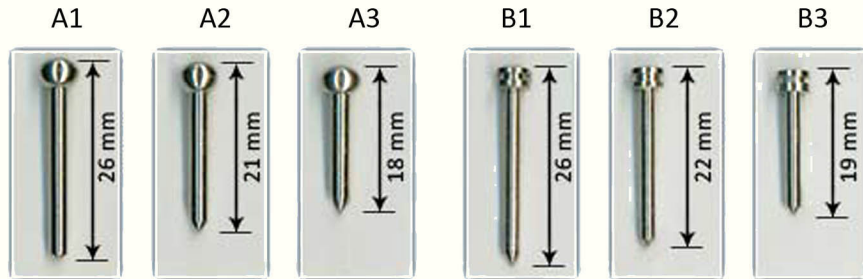

BELLOWS GASKET ADHESIVE

JOINTS D'ETANCHEMENT ADHESIF

Roll of 100 feet / gasket depth 1/16"
Rouleau de 100 pieds / profondeur 1/16"

Item	Width / Largeur
	3 / 8 "
5010	
	1 / 4 "
5011	
	3 / 16 "
5012	

BELLOWS PINS

Item 5035 (bag of 25)
Item 5036 Rep. Kit (bag of 120)

OVERSIZE PINS ARE ALSO AVAILABLE - please inquire.